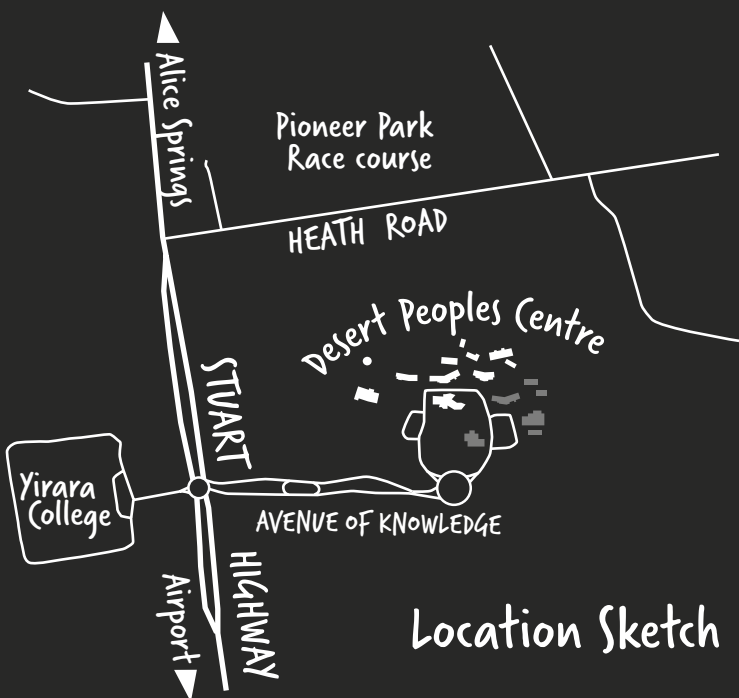

Desert Peoples Centre Campus

Service buildings

- F1.1 Irrarnte cafe
- F1.2 Function room
- F1.3 VET Director office

Knowledge buildings

- K1 Reception/Administration
- K2 Seminar rooms
- K3 Conference room
- K4 Arts & crafts
- K5 Conservation & land management

Well-being buildings

- W1 Library
- W2.1 Science laboratory
- W2.2 Food and nutrition
- W3.1 Model clinic
- W3.2 Seminar room

- Male toilets
- Female toilets
- Accessibility features available
- Student bus stop
- Parking

Location Sketch